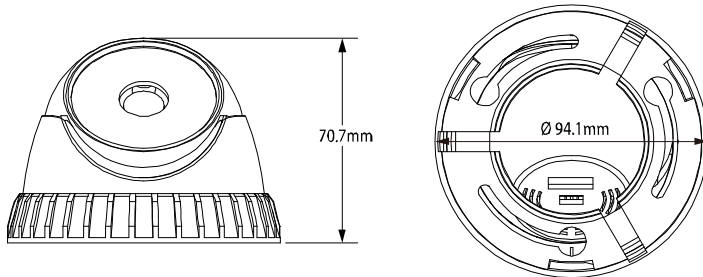

DG103A

HD CCTV 1080P IR Dome Camera

● FEATURES

- (1) 1/2.7" CMOS Sensor
- (2) 1080P video output
- (3) Low light sensitivity of 0.1 Lux / F1.8, 0Lux (IR LED ON)
- (4) Day and night 24-hour surveillance with IR effective distance up to 20 meters

● DIMENSIONS*

*Dimensional Tolerance: ± 5mm

● SPECIFICATIONS*

MODEL	DG103A
Pick-up Element	1/ 2.7" CMOS image sensor
Number of Pixels	1930(H) x 1088(V)
Video Frame Rate	1080P@30fps / 1080P@25fps
Min. Illumination	0.1 Lux / F1.8, 0 Lux (IR LED ON)
S/N Ratio	More than 48dB (AGC OFF)
Shutter Speed	1/30 (1/25) sec ~ 1/720000 (1/600000) sec
Lens	f3.6mm / F1.8
Lens Angle	96° (Horizontal) / 50° (Vertical) / 116° (Diagonal)
IR LED	21 units
IR Effective Distance	Up to 20 meters
IR Shift	YES
Day & Night Mode	YES
IRIS Mode	AES
White Balance	AUTO / USER / PUSH / 8000K / 6000K / 4200K / 3200K
AGC	Auto
Sharpness	YES
Flickerless	50HZ / 60HZ / OFF
BLC	YES
Operating Temperature	0°C ~ 40°C
Power Source (±10%)	DC12V / 0.5A
Current Consumption (±10%)	200mA